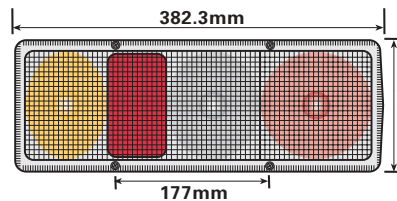

Rear 12v caravan lamp
5 function stop / tail / indicator / fog / reverse
'E' Approved
With bulbs
3x382, 1x380 (Britax 9300)
- **MP379**