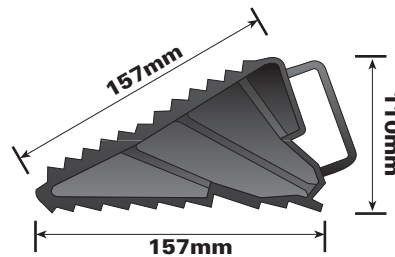

Wheel Chock
MP461 **MP461B**