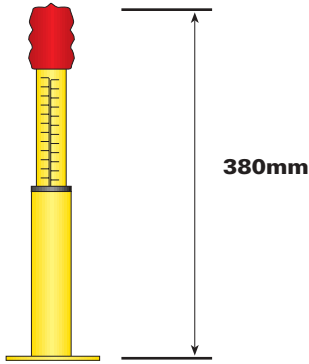

# CARAVAN EQUIPMENT

Display Packed Code No.

Bulk Packed Code No.

Display Packed Code No. **MP8351**  
 Bulk Packed Code No. **MP8351B**  
 Caravan leveller (round)

Caravan Spirit Level  
**MP835** **MP835B**