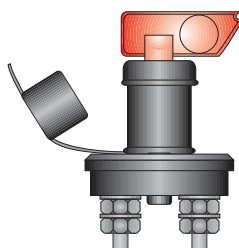

230V UK Hook up  
Adaptor  
MP374 | MP374B

230V Euro  
Hook up Adaptor  
MP371 | MP371B

230V Site Extension  
Lead 25m Long  
3 Core 2.5mm<sup>2</sup> Cable  
MP377 | -

230V Site Extension  
Lead 10m Long  
3 Core 2.5mm<sup>2</sup> Cable  
MP3771 | -

230V Caravan  
inlet socket  
with cap  
MP594 | MP594B

Fully insulated quick  
release battery  
clamps  
Red  
MP333BR  
Blue  
MP333BB

12/24v  
Single pole  
battery cut off  
switch with  
removable key  
100Amp  
continuous rate  
MP604 | MP604B  
Spare key  
- | MP604KB