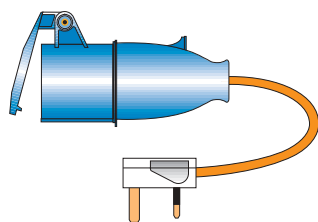

230V UK Hook up  
Adaptor  
MP374 | MP374B

230V Euro  
Hook up Adaptor  
MP371 | MP371B

230V Site Extension  
Lead 25m Long  
3 Core 2.5mm<sup>2</sup> Cable  
MP377 | -

230V Site Extension  
Lead 10m Long  
3 Core 2.5mm<sup>2</sup> Cable  
MP3771 | -

230V Caravan  
inlet socket  
with cap  
MP594 | MP594B

Fully insulated quick  
release battery  
clamps  
Red  
MP333BR  
Blue  
MP333BB

12/24v  
Single pole  
battery cut off  
switch with  
removable key  
100Amp  
continuous rate  
MP604 | MP604B  
Spare key  
- | MP604KB