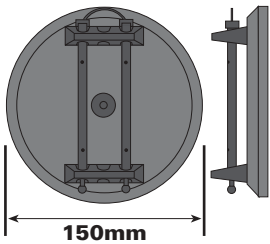

Caravan Jacking Pad
MP497 (single) -
MP4974 (box of 4) -