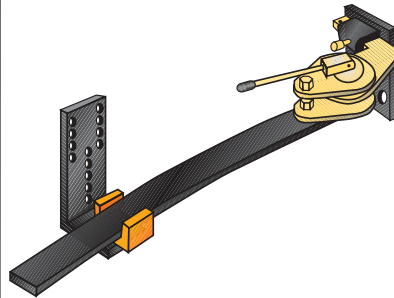

# CARAVAN EQUIPMENT

Display Packed Code No.

Bulk Packed Code No.

Display Packed Code No. **MP8351**  
 Bulk Packed Code No. **MP8351B**  
 Caravan leveller (round)

Caravan Spirit Level  
**MP835** **MP835B**

Trailer or caravan noseweight indicator guage  
**MP970** -

Caravan Stabiliser  
**MP488** -  
 Replacement car plate  
 - **MP48801**  
 Swan neck stabiliser bracket  
 - **MP48802**

Caravan Jacking Pad  
**MP497** (single) -  
**MP4974** (box of 4) -