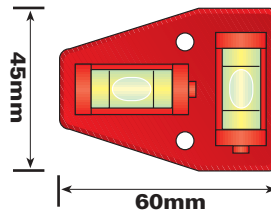

# CARAVAN EQUIPMENT

Display Packed Code No.

Bulk Packed Code No.

Display Packed Code No. **MP8351**  
 Bulk Packed Code No. **MP8351B**  
 Caravan leveller (round)

Caravan Spirit Level  
**MP835** **MP835B**