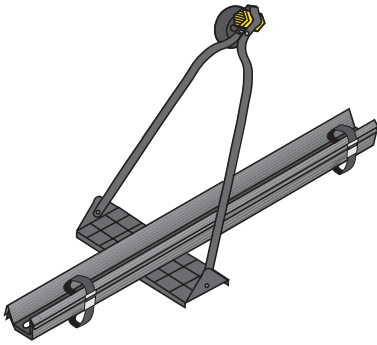

CYCLE ACCESSORIES

Vehicle Cycle Carriers.

Display Packed
Code No.

Display Packed
Code No.

**Upright Cycle
Carrier
(Roof Mounted)
RB1050**

**50mm Tow Ball
Mounted Cycle
Carrier
Carries 2 Cycles
BC2030**

**Tow Bar
Mounted Cycle
Carrier
Carries up to 3
Cycles
may be used
whilst towing
BC2040**

**Spare Tow Bar
Mounting Plate
BC2041**

**Fully Assembled
Deluxe Rear
Cycle Carrier
Carries 3 Cycles
Six Strap Fixing
BC2090**

**Glass Hatchback
Fixing Kit for above
Cycle Carrier
BC2091**

**Fully Assembled
Deluxe High Level
Rear Cycle Carrier.
Carries up to 3
Cycles. Seven
strap fixing
BC2000**

**Glass Hatchback
Fixing Kit for above
Cycle Carrier
BC2001**

**'Witter'
Towbar Mounted
Rear Cycle Carrier
Carries 4 Cycles
BC2060**

**4x4 Cycle carrier for
vehicles with rear
spare wheel with
overhang 110mm
(eg Discovery)**