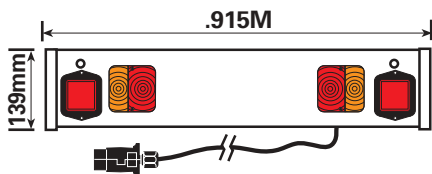

BC2061

**as above with
overhang of up to
200mm (eg Shogun)**

BC2062

**.915M (3') White Cycle
Board c/w 2m 7 core cable.**

**Wiring Kit for use with cycle
carrier lighting boards, for cars
without tow bar electrics**