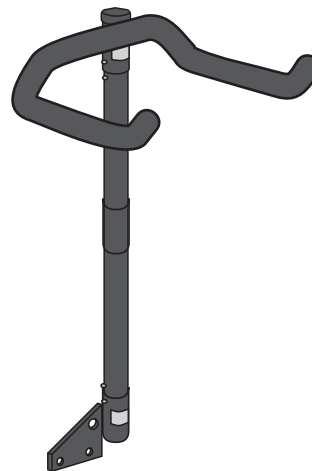

CYCLE ACCESSORIES

Vehicle Cycle Carriers.

Display Packed
Code No.

Display Packed
Code No.

**Upright Cycle
Carrier
(Roof Mounted)
RB1050**

**50mm Tow Ball
Mounted Cycle
Carrier
Carries 2 Cycles
BC2030**

**Tow Bar
Mounted Cycle
Carrier
Carries up to 3
Cycles
may be used
whilst towing
BC2040**

**Spare Tow Bar
Mounting Plate
BC2041**

**Fully Assembled
Deluxe Rear
Cycle Carrier
Carries 3 Cycles
Six Strap Fixing
BC2090**

**Glass Hatchback
Fixing Kit for above
Cycle Carrier
BC2091**

**Fully Assembled
Deluxe High Level
Rear Cycle Carrier.
Carries up to 3
Cycles. Seven
strap fixing
BC2000**

**Glass Hatchback
Fixing Kit for above
Cycle Carrier
BC2001**

**'Witter'
Towbar Mounted
Rear Cycle Carrier
Carries 4 Cycles
BC2060**

**4x4 Cycle carrier for
vehicles with rear
spare wheel with
overhang 110mm
(eg Discovery)**

BC2061

**as above with
overhang of up to
200mm (eg Shogun)**

BC2062

**.915M (3') White Cycle
Board c/w 2m 7 core cable.**

**Wiring Kit for use with cycle
carrier lighting boards, for cars
without tow bar electrics**