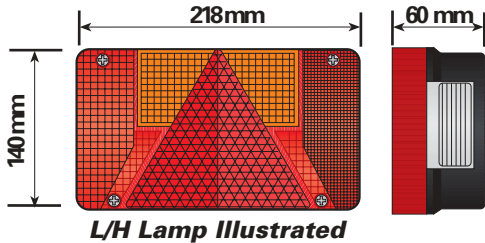

6 function horizontal trailer lamp with sockets L/H
6 function lamp with sockets R/H

With Bulbs 3x382, 1x380

Spare lens L/H
Spare lens R/H

MP801BL

MP801BR

MP802BL
MP802BR