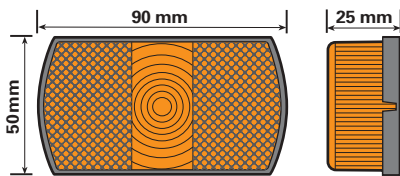

MP163B

Side Marker Lamps (e) Approved.

Amber side marker lamp with rubber base and wires

With bulb
1x207

(Britax: 432)

-

MP876B

Amber side marker lamp and reflector