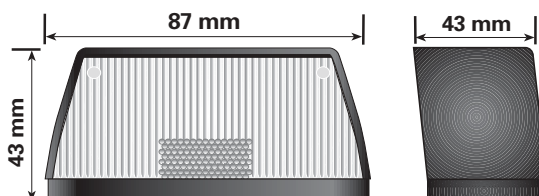

Commercial number plate lamp

With bulb
1x245
(Britax: 867)

MP33

MP33B

Rear number plate lamp black
12v

With festoon bulb
1x239

MP8211

MP8211B