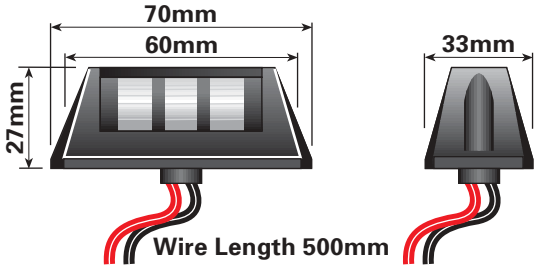

LAMPS AND REFLECTORS

LED Marker and Number Plate Lamps (e) Approved.

*Display
Packed
Code No.*

*Bulk
Packed
Code No.*

**12/24v LED
number plate lamp**

MP822

MP822B

Wire Length 500mm