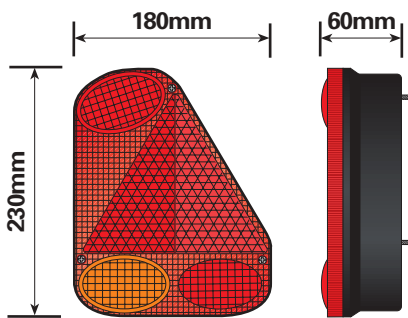

L/H Lamp Illustrated

High quality vertical flush mounted 5 function trailer lamp with fog, stop, tail, indicator, reflex triangle. With sockets and c/w bulbs 2x382, 1x380

5 function without sockets L/H
5 function without sockets R/H

Spare lens L/H
Spare lens R/H

MP7709BL
MP7709BR

MP770BL
MP770BR

MP771BL
MP771BR