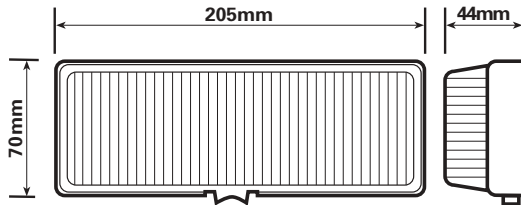

Interior and Awning Lamps.

Interior / awning lamp with switch

**With bulbs
2x245
(Britax: 896)**

Spare lens

MP877 MP877B

- **MP899B**