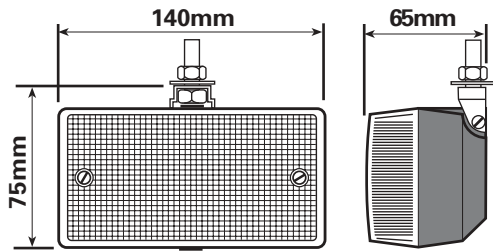

**With festoon bulb
1x239**

MP882 MP882B

LAMPS AND REFLECTORS

Display
Packed
Code No.

Bulk
Packed
Code No.

Reversing Lamps (e) Approved

Reversing lamp
c/w mounting bracket

With bulb
1x382