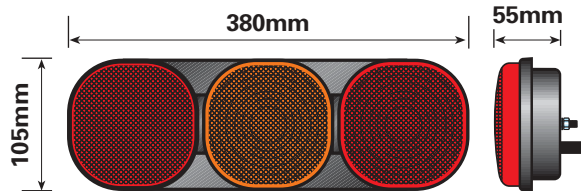

Rear 4 function 12v lamp
(stop / tail / indicator / fog)

With bulbs 2x382, 1x380
(Britax Squircular L1301)

MP8622B