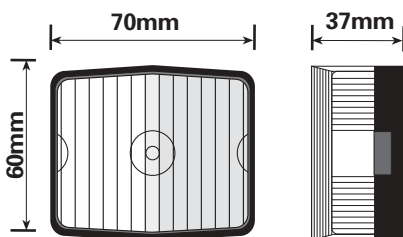

Clear front position
lamp 12v

With bulb
1x239

Spare lens

MP167

MP167B

MP1671

MP1671B