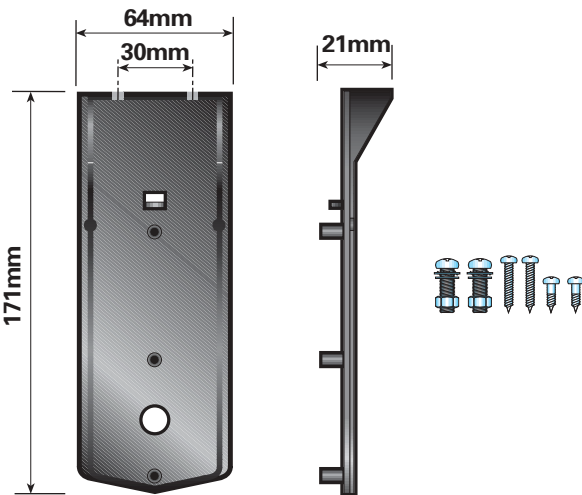

**Vertical bracket for LED marker
lamps**

-

MP8175B