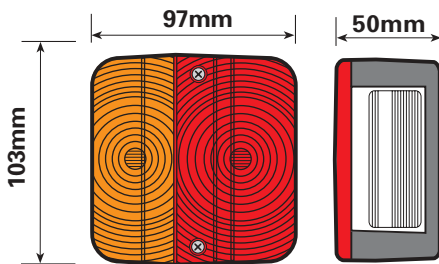

Rear Square 4 function lamp stop / tail / indicator / no. plate

With bulbs 1x382, 1x380

Spare lens

-

MP65B

-

MP66B