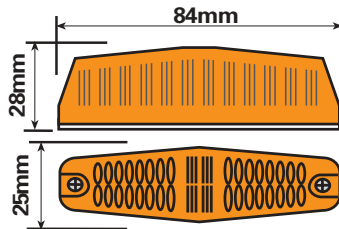

LAMPS AND REFLECTORS

Display
Packed
Code No.

Bulk
Packed
Code No.

Direction Indicator Lamps (e) Approved.

Landrover amber front / rear indicator lamp / with wires

With bulb
1x382

Spare lens

MP405

MP405B

-

MP439B

Supplementary side indicator lamp

With festoon bulb
1x239
(Britax 813)

-

MP163B

Side Marker Lamps (e) Approved.

Amber side marker lamp with rubber base and wires

With bulb
1x207

(Britax: 432)

-

MP876B

Amber side marker lamp and reflector

With festoon bulb
1x239

MP872

MP872B

Rear Fog Lamps (e) Approved.

Rear surface mounted fog lamp

With bulb
1x382

Spare lens

MP14

MP14B

-

MP15B

Rear fog lamp c/w mounting bracket

With bulb
1x382

Spare lens

MP845

MP845B

-

MP8451B

Rear surface mounted fog lamp

With bulb
1x382

Spare lens

MP22

MP22B

-

MP28B