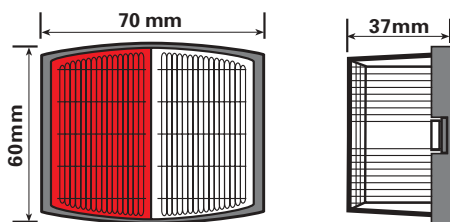

Red / white marker lamp

With festoon bulb
1x239

Spare lens

MP166

MP166B

MP1661

MP1661B