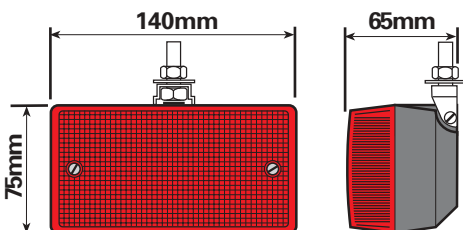

Rear fog lamp c/w mounting bracket

With bulb
1x382

Spare lens

MP845

MP845B

-

MP8451B