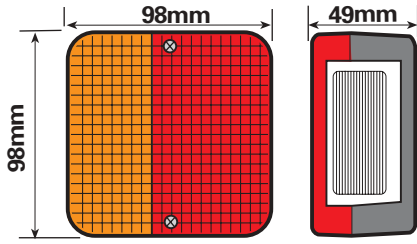

LAMPS AND REFLECTORS

Rear Combination Lamps (e) Approved.

Display Packed Code No. Bulk Packed Code No.

Rear square 4 function lamp stop / tail / indicator / no. plate

With bulbs 1x382, 1x380

Spare lens

MP3

MP3B