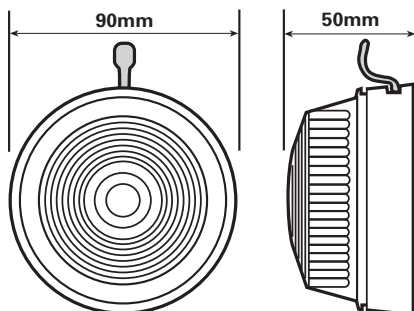

MP877 MP877B

- **MP899B**

Interior / awning lamp with switch

**With festoon bulb
1x245
(Britax: 891)**

Spare lens

MP35 MP35B

MP106 MP106B

Commercial interior lamp with switch