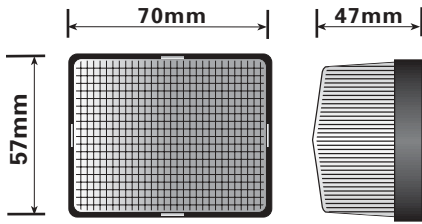

LAMPS AND REFLECTORS

Display
Packed
Code No.

Bulk
Packed
Code No.

Front Position Lamps (e) Approved.

White front position lamp

With festoon bulb
1x239

Spare lens

-

MP157B

-

MP158B