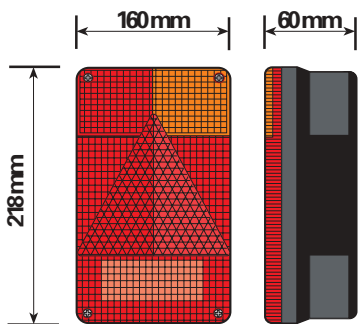

5 function vertical trailer lamp with fog / stop / tail / indicator lamp and integral reflex triangle

5 function lamp with sockets L/H
5 function lamp with sockets R/H

6 function with sockets number plate lamp L/H
6 function with sockets number plate lamp R/H

With Bulbs 3x382, 1x380

Spare lens L/H
Spare lens R/H

MP8059BL
MP8059BR

MP8059BLN
MP8059BRN

MP806BL
MP806BR

R/H Lamp Illustrated

The quick fit system is fitted with revolutionary rear mounted sockets for quick and easy connection to the seven core cable and plug. Sockets are also provided for plug-in power take off cables to side and front marker lamps.