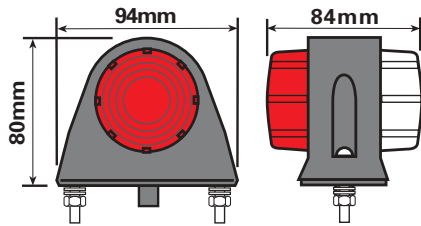

LAMPS AND REFLECTORS

Display
Packed
Code No.

Bulk
Packed
Code No.

Outline Marker Lamps (e) Approved.

Rubber red / white marker lamp
with wires

With bulb
1x207
(Britax: 428)

Spare lenses   red
                         white

MP37

MP37B

-

107BR
107BW