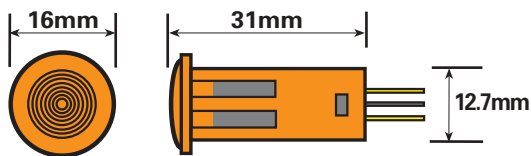

Panel warning lamp
12V amber

-

MP289B