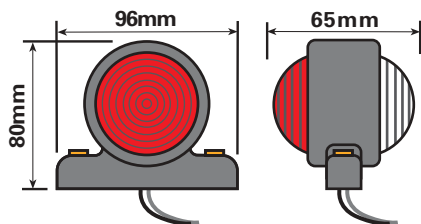

MP1661

MP1661B

Red / white marker lamp with
rubber mounting and wires

With festoon bulb
1x239

MP8191

MP8191B

Outline Marker Lamp (unapproved - not suitable for highway use)

Flexible red / white marker lamp
with wires