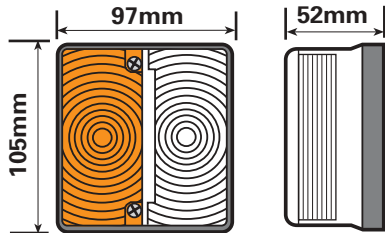

Front Combination Lamps (e) Approved.

Front square combination lamp
amber / white

MP878

MP878B

With bulbs
1x382, 1x207
(Britax: 9087)

Spare lens

-

MP880B