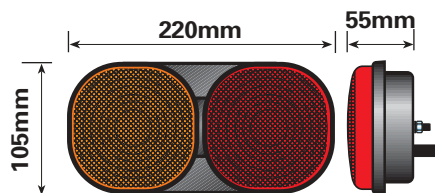

Rear 3 function 12v lamp
(stop / tail / indicator)

With bulbs 1x382, 1x380
(Britax Squircular L1201)

MP8612B