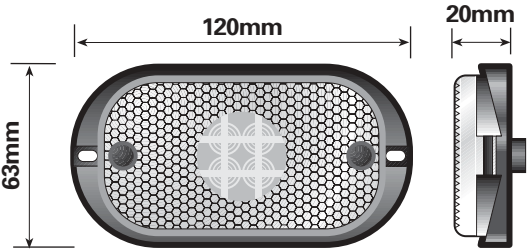

**Clear LED front marker lamp
with wires
12/24v**

MP8172

MP8172B