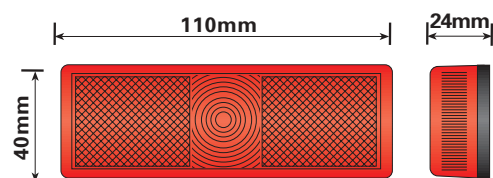

Red rear marker lamp 12v
Amber side marker lamp 12v
Clear front marker lamp 12v

With bulb
1x501

MP8183

MP8183B

MP8184

MP8184B

MP8185

MP8185B