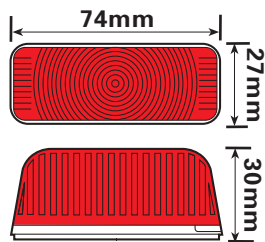

MP967 MP967B

- **MP960B**

Front position / outline marker lamp 12v vertical and horizontal mounting

**With bulb
1x507
(Britax: 881)**

Spare lens

MP968 MP968B

- **MP961B**

Rear position / end marker lamp 12v vertical and horizontal mounting