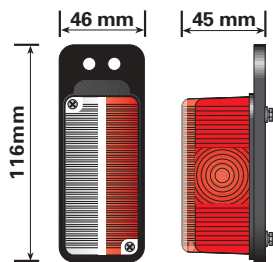

Red / white marker lamp with
rubber mounting and wires

With festoon bulb
1x239

MP8191

MP8191B