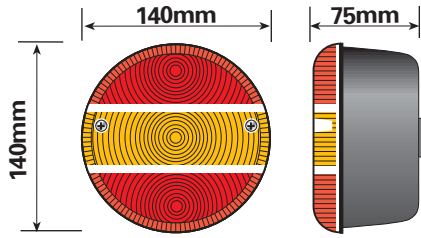

LAMPS AND REFLECTORS

Rear Commercial Combination Lamps (e) Approved.

Display Packed Code No. Bulk Packed Code No.

Rear round 3 function combi lamp

-

MP824B

Without bulbs
Suitable for 12v or 24v

Spare lens

-

MP8241B