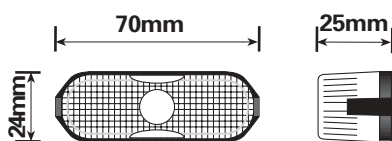

Clear front position
lamp 12v
With bulb

Spare lens

MP165

MP165B

-

MP1651B