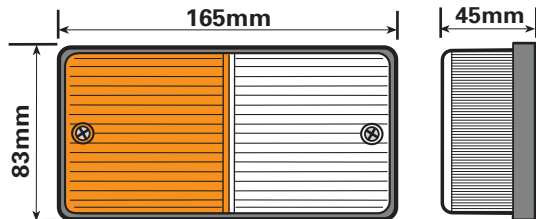

LAMPS AND REFLECTORS

Rear Commercial Combination Lamps (e) Approved.

Display Packed Code No. Bulk Packed Code No.

Rear round 3 function combi lamp

-

MP824B

Without bulbs
Suitable for 12v or 24v

Spare lens

-

MP8241B

Left and right hand rear commercial lamp 12 / 24V stop / tail / indicator / fog / reversing with reflector

-

MP8201L
MP8201R

Supplied less bulbs
12V bulbs required 3x382, 1x380

-

Spare lens L/H
Spare lens R/H

-

MP8202L
MP8202R

Front Combination Lamps (e) Approved.

Front square combination lamp
amber / white

MP878

MP878B

With bulbs
1x382, 1x207
(Britax: 9087)

Spare lens

-

MP880B

Front combination lamp
amber / white

-

MP903B

With bulbs
1x382, 1x207
Spare lens

-

MP904B

Front Position Lamps (e) Approved.

White front position lamp

MP2

MP2B

With festoon bulb
1x239

Spare lens

-

MP13B

White front position lamp
and reflector

MP873

MP873B

With festoon bulb
1x239

White front position lamp for
horizontal or vertical mounting

-

MP160B

With festoon bulb
1x239
(Britax: 814)

Spare lens

-

MP161B