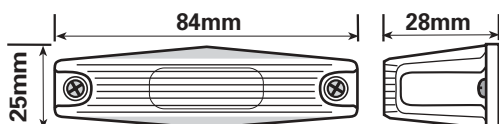

White front position lamp for
horizontal or vertical mounting

-

MP160B

With festoon bulb
1x239
(Britax: 814)

Spare lens

-

MP161B