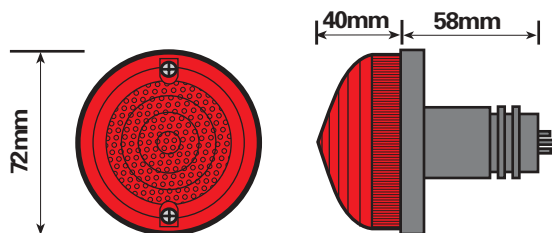

Land Rover 2 function lamp
stop / tail with wires

With bulb 1x380

Spare lens

Display
Packed
Code No.
MP404

Bulk
Packed
Code No.
MP404B

-

MP403B