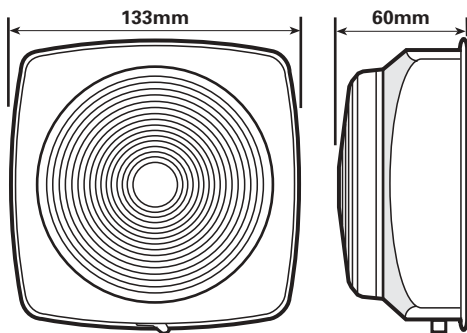

Interior / awning lamp with switch

**With festoon bulb
1x245
(Britax: 891)**

Spare lens

MP35 MP35B

MP106 MP106B