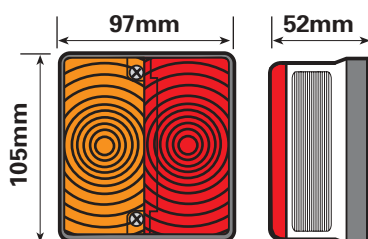

Rear square 4 function lamp stop / tail / indicator / no. plate (Britax: 9088)

Rear square 3 function lamp stop / tail / indicator (Britax: 9089) With bulbs 1x382, 1x380

Spare lens for MP879

MP879

MP879B

-