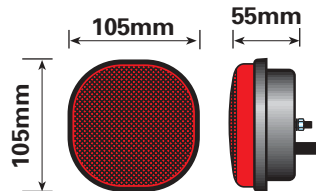

Rear 12v fog lamp

With bulb 1x382
(Britax Squircular L1106)

MP8606B

Spare indicator lens
Spare stop / tail lens
Spare fog lens

MP8632B
MP8635B
MP8633B