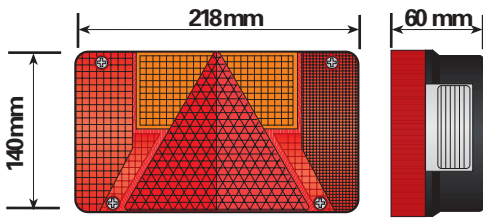

LAMPS AND REFLECTORS

Bulk Packed
Code No.

Rear Combination Lamps (e) Approved.

L/H Lamp Illustrated

High quality flush mounted 6 function trailer lamp with fog / stop / tail / indicator / number plate lamp and integral reflex triangle

6 function lamp L/H
6 function lamp R/H

With Bulbs 3x382, 1x380

Spare lens L/H
Spare lens R/H

MP800BL
MP800BR

MP802BL
MP802BR