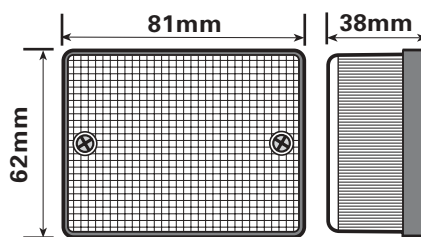

Front Position Lamps (e) Approved.

White front position lamp

MP2

MP2B

With festoon bulb
1x239

Spare lens

-

MP13B