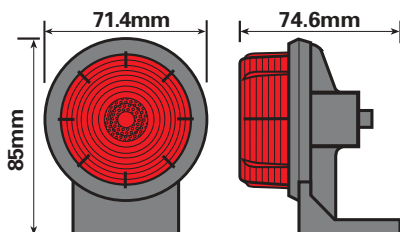

Marker Lamps (e) Approved.

Red rear marker lamp 12v

With bulb
1x207
(Britax: 431)

Spare lens

MP965

MP965B

-

MP966B