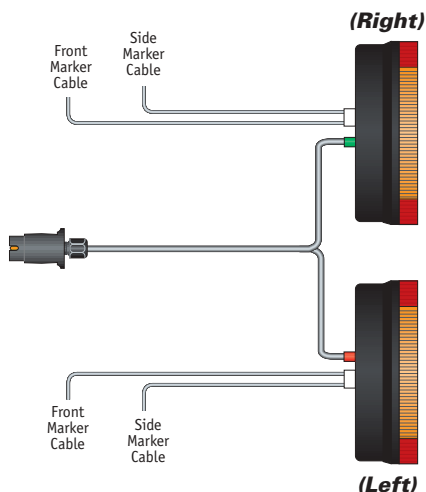

The quick fit system is fitted with revolutionary rear mounted sockets for quick and easy connection to the seven core cable and plug. Sockets are also provided for plug-in power take off cables to side and front marker lamps.