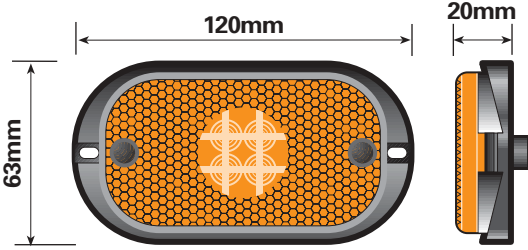

LAMPS AND REFLECTORS

LED Marker and Number Plate Lamps (e) Approved.

*Display
Packed
Code No.*

*Bulk
Packed
Code No.*

**12/24v LED
number plate lamp**

MP822

MP822B

Wire Length 500mm