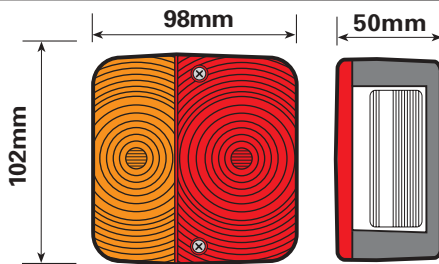

Rear Square 4 function lamp stop / tail / indicator / no. plate

With bulbs 1x382, 1x380

Spare lens

MP17

MP17B

MP20

MP20B