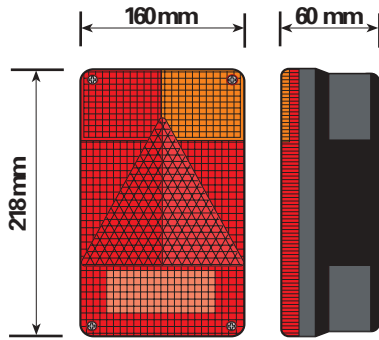

R/H Lamp Illustrated

High quality flush mounted 5 function vertical trailer lamp with fog / stop / tail / indicator lamp and integral reflex triangle

5 function lamp L/H
5 function lamp R/H

With Bulbs 3x382, 1x380

Spare lens L/H
Spare lens R/H

MP805BL
MP805BR

MP806BL
MP806BR