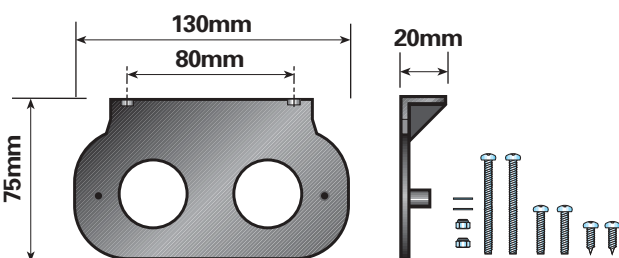

**Horizontal bracket for LED
marker lamps**

MP8174B