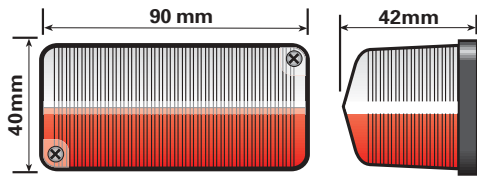

Red / white marker lamp

With festoon bulb
1x239

Spare lens

MP874

MP874B

-

MP869B