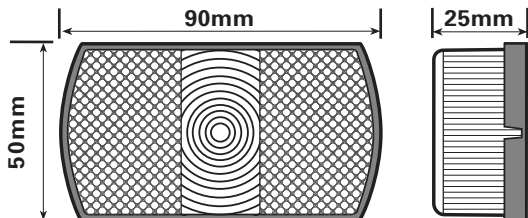

Front Position Lamps (e) Approved.

White front position lamp

MP2

MP2B

With festoon bulb
1x239

Spare lens

-

MP13B