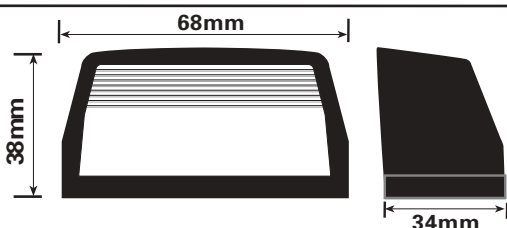

Rear number plate lamp black
12v

With bulb
1x239
(Britax: 868)

MP982

MP982B