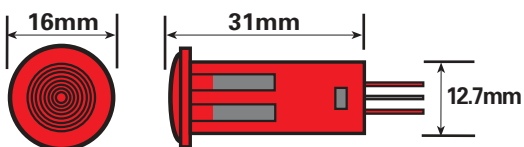

Panel warning lamp
12V red

-

MP269B