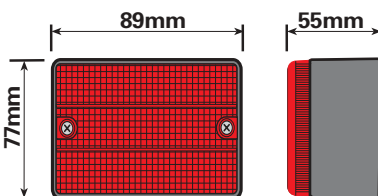

Rear surface mounted fog lamp

With bulb
1x382

Spare lens

MP22

MP22B

-

MP28B