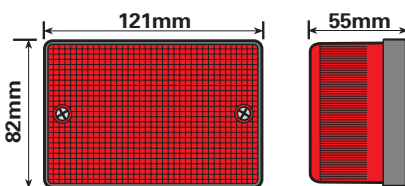

Rear Fog Lamps (e) Approved.

Rear surface mounted fog lamp

With bulb
1x382

Spare lens

MP14

MP14B

-

MP15B