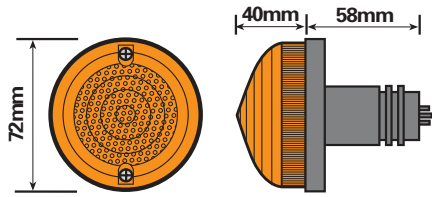

LAMPS AND REFLECTORS

Display
Packed
Code No.

Bulk
Packed
Code No.

Direction Indicator Lamps (e) Approved.

Landrover amber front / rear indicator lamp / with wires

With bulb
1x382

Spare lens

MP405

MP405B

-

MP439B