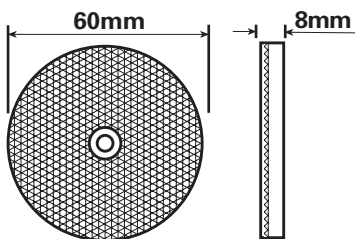

Clear round front reflector
Self adhesive clear round front reflector

MP162 **MP162B**
- **MP162SSB**