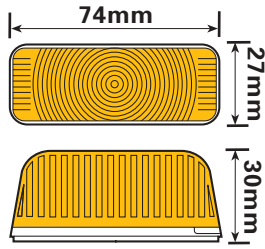

-

MP269B

LAMPS AND REFLECTORS

Marker Lamps (e) Approved.

Display Packed Code No. Bulk Packed Code No.

Direction indicator side lamp 12v vertical and horizontal mounting

**With bulb
1x507
(Britax: 883)**

Spare lens