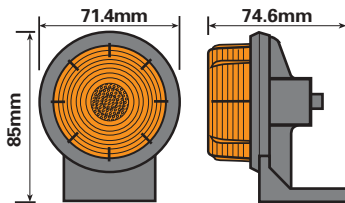

Side Marker Lamps (e) Approved.

Amber side marker lamp with rubber base and wires

With bulb
1x207

(Britax: 432)

-

MP876B