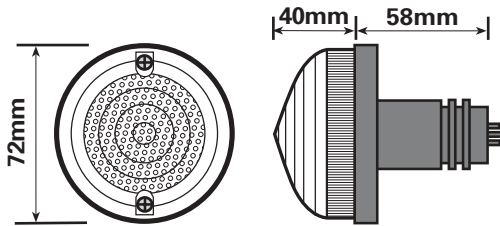

With festoon bulb
1x239

Spare lens

-

MP157B

-

MP158B

Landrover white front position
lamp with wires

With bulb
1x207