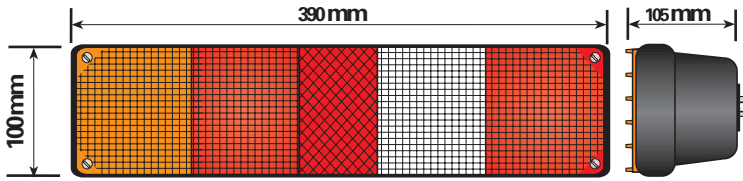

Left and right hand rear commercial lamp 12 / 24V stop / tail / indicator / fog / reversing with reflector

-

MP8201L
MP8201R

Supplied less bulbs
12V bulbs required 3x382, 1x380

-

Spare lens L/H
Spare lens R/H

-

MP8202L
MP8202R