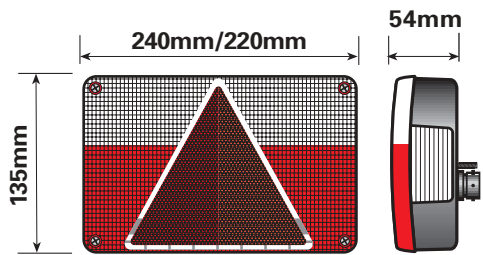

Replacement Daxara rectangular trailer lamp with bulbs - plug-in type

Long series (240mm) Daxara 168 & above

4 function L/H and reflector

5 function R/H and reflector

Spare lens L/H

Spare lens R/H

Short series (220mm) Daxara 137, 147, 158

4 function L/H and reflector

5 function R/H and reflector

Spare lens

Spare yellow plug

Spare green plug

MP831BL
MP831BR
MP8315BL
MP8315BR

MP830BL
MP830BR
MP8305B
MP8306B
MP8307B