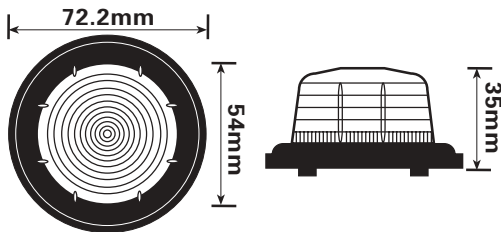

Front position lamp 12v
with wires

With bulb
1x207
(Britax: 764)

MP984

MP984B