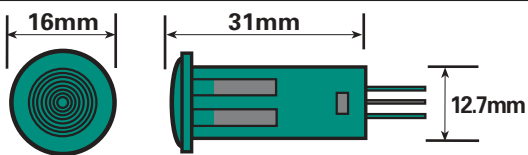

Panel warning lamp
12V green

-

MP268B