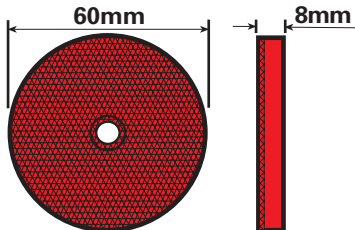

Red round rear reflector
Self adhesive red round rear reflector

MP854 **MP854B**
- **MP854SSB**