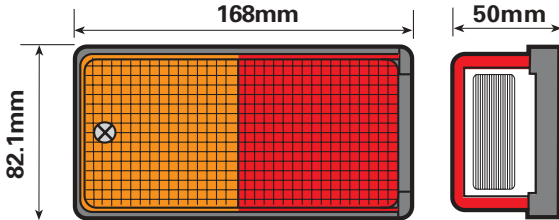

Rear rectangular 4 function lamp stop / tail / indicator / no. plate

With bulbs 1x382, 1x380

Spare lens

MP10

MP10B

MP12

MP12B