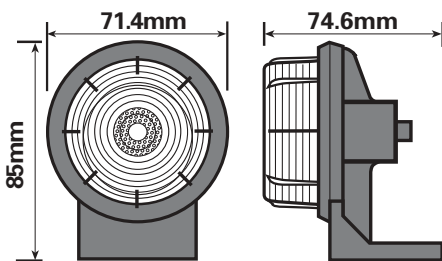

Clear front position lamp 12v

With bulb
1x207
(Britax: 430)

-

MP842B