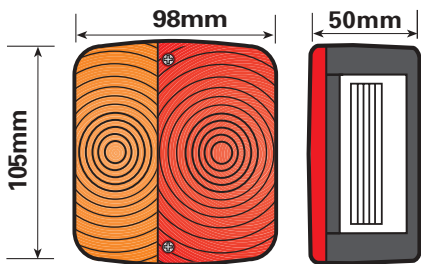

MP12B

Rear Square 4 function lamp stop / tail / indicator / no. plate

With bulbs 1x382, 1x380

Spare lens

MP17

MP17B

MP20

MP20B