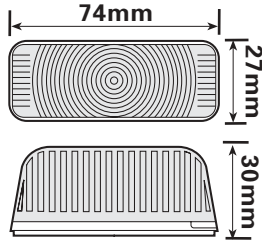

Front position / outline marker lamp 12v vertical and horizontal mounting

**With bulb
1x507
(Britax: 881)**

Spare lens

MP968 MP968B

- **MP961B**