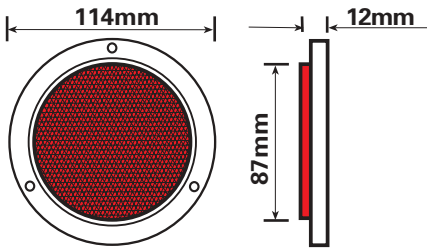

LAMPS AND REFLECTORS

Reflex Reflectors (e) Approved.

Pairs Display Packed Code No.
Single Bulk Packed Code No.

Round red reflector with white surround
Round clear reflector with white surround
Round amber reflector with white surround

- **MP900B**
- **MP901B**
- **MP902B**