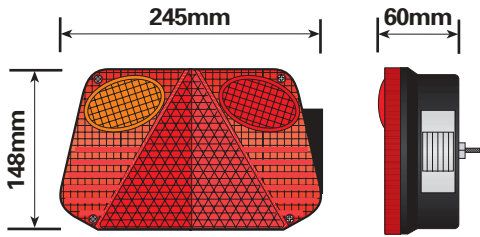

LAMPS AND REFLECTORS

Rear Quick Fit Combination Lamps (e) Approved.

Bulk
Packed
Code No.

High quality horizontal flush mounted 6 function trailer lamp with fog, stop, tail, indicator, reflex triangle, number plate. Features internal anti-vibration plate to prevent bulbs shaking loose. With sockets and c/w bulbs 2x382, 1x380, 1x239.

Spare lens L/H
Spare lens R/H

MP7509BL
MP7509BR

MP751BL
MP751BR