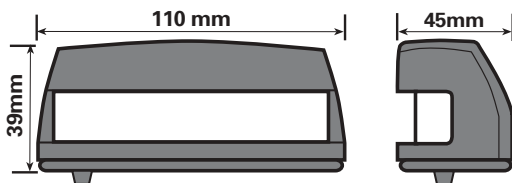

Spare lens

MP846

MP846B

-

MP8461B

Number Plate Lamps (e) Approved.

Number plate lamp black
With bulbs and studs
2x989

Economy number plate lamp
black
With bulb
1x239