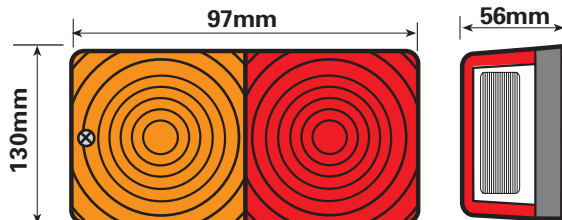

Rear rectangular 4 function lamp stop / tail / indicator / no. plate

With bulbs 1x382, 1x380 (Britax: 9002)

Spare lens

MP6

MP6B

MP7

MP7B