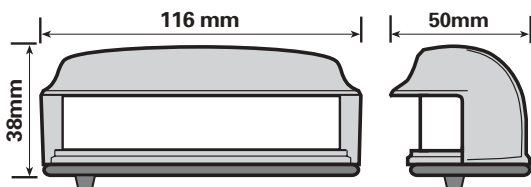

Chromed plastic number plate
lamp

With bulbs
2x989

MP883

MP883B