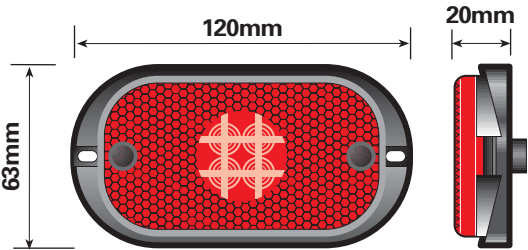

**Amber LED side marker lamp
with wires
12/24v**

MP8171

MP8171B

**Clear LED front marker lamp
with wires
12/24v**

MP8172

MP8172B

**Red LED rear marker lamp
with wires
12/24v**

MP8173