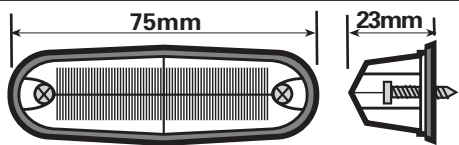

Clear lamp
With festoon bulb
1x268

MP104

MP104B