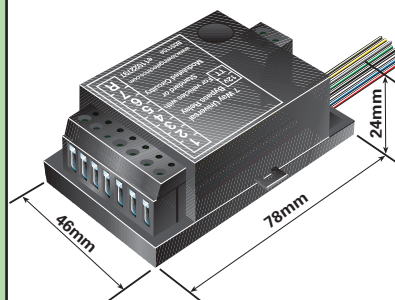

SEVEN WAY UNIVERSAL BY-PASS RELAY WITH AUDIBLE BUZZER
MP3877 MP3877B