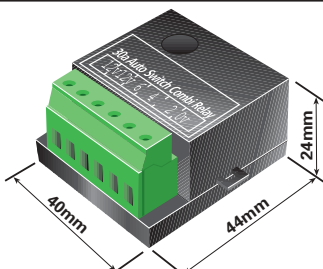

CHARGES REFRIGERATOR AND AUXILIARY BATTERY

CARAVAN DUAL CHARGE RELAY  
MP288 MP288B

CARAVAN AUXILIARY BATTERY CHARGING RELAY  
MP97 MP97B

SELF SWITCHING VOLTAGE SENSOR RELAY CHARGES REFRIGERATOR AND AUXILIARY BATTERY

15A SMARTCOM DUAL CHARGE RELAY  
MP2881 MP2881B

CARAVAN DUAL CHARGE RELAY KIT  
With 5m of 2.5mm power cable (green)  
5m of 5A sensor cable (blue)  
0.2m of 5A earth cable (white)  
16A fuse and holder  
MP292 MP292B