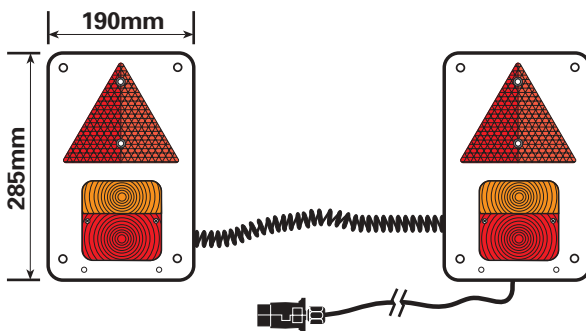

Lighting Modules, consists of 2 durable plastic modules each fitted with comb. lamp and triangle connected by a 1.83M (6ft) extendible cable, wired with 4m 7 core cable Packed in poly carrying bag

MP440

Lighting Modules as above with 1.83M (6ft) extendible cable and 6m trailer cable

MP441

Lighting Modules as above but with 3M (10ft) extendible cable and 10m trailer cable

MP442