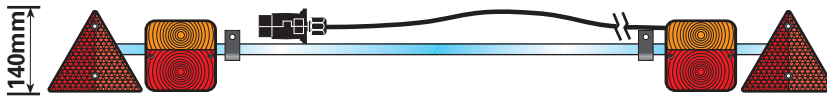

AGRICULTURAL LIGHTING BOARDS

Fitted with (e) Approved 4-Function Combination Lamps.

Code No.

1.7M Metal Lighting Bar Zinc Finish c/w adjustable mounting brackets, 7m 7 core cable and packed in plain carton

MP263