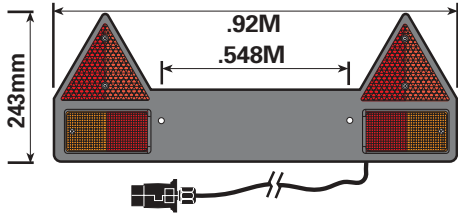

Deluxe .920M (3') Black Injection Moulded Trailer Board c/w 4m 7 core cable & Triangles

MP259 -

As above but with steel back and 5m 7core cable

MP260 -