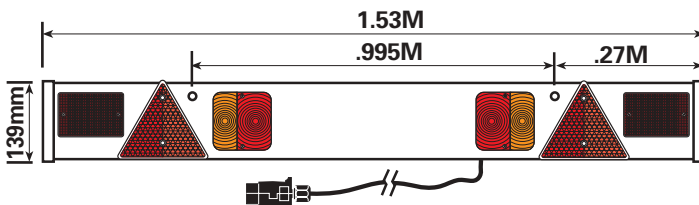

1.37M (4' 6'') White Trailer Board c/w 6m 7 core cable and mounting holes

MP257P

-

1.37M (4' 6'') White Trailer Board c/w 6m 7 core cable one rear Fog Lamp and mounting holes

MP256P

MP256

1.53M (5') White Trailer Board c/w 6m 7 core cable two rear Fog lamps and mounting holes