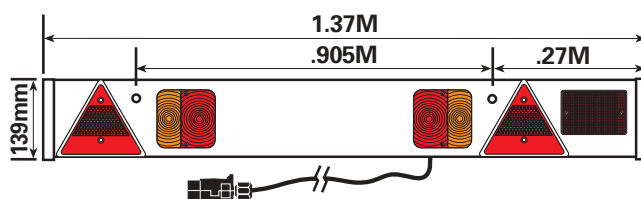

Fitted with (e) Approved Square 4-Function Lamps.

.915M (3') White Cycle Board c/w 2m 7 core cable

MP8551P -

Injection Moulded 1.23M (4') Rear Cycle Carrier Lighting Set c/w 2m 7 core cable

MP855P -

1.37M (4' 6") White rear Cycle Carrier Lighting Set c/w 2m 7 core cable and rear Fog Lamp