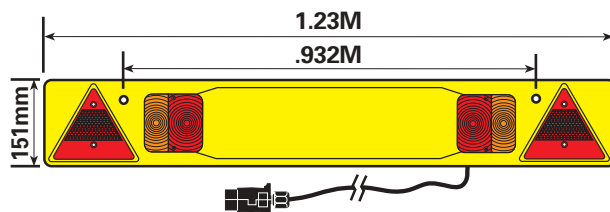

Injection Moulded 1.23M (4') Rear Cycle Carrier Lighting Set c/w 2m 7 core cable

MP855P -