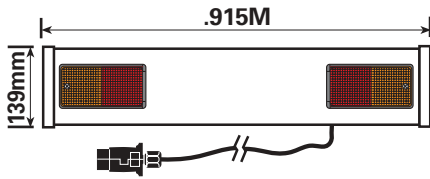

MP258P

-

All measurements \pm 5mm

Trailer boards min box qty 10

Custom built min qty 30

TRAILER LIGHTING BOARDS

Packed in polythene sleeve
Packed in plain carton

Fitted with (e) Approved Rectangular 4-Function Lamps.