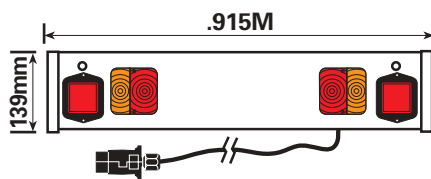

Fitted with (e) Approved Square 4-Function Lamps.

.915M (3') White Cycle Board c/w 2m 7 core cable

MP8551P -

Injection Moulded 1.23M (4') Rear Cycle Carrier Lighting Set c/w 2m 7 core cable

MP855P -

1.37M (4' 6") White rear Cycle Carrier Lighting Set c/w 2m 7 core cable and rear Fog Lamp