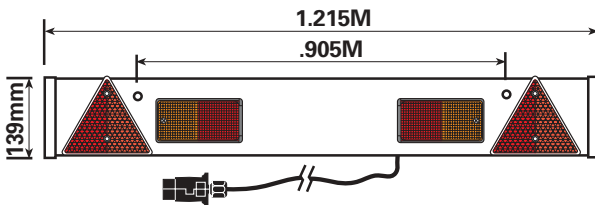

1.215M (4') White Trailer Board c/w 6m 7 core cable and mounting holes

MP44P

MP44

REAR CYCLE CARRIER LIGHTING EQUIPMENT

Fitted with (e) Approved Square 4-Function Lamps.