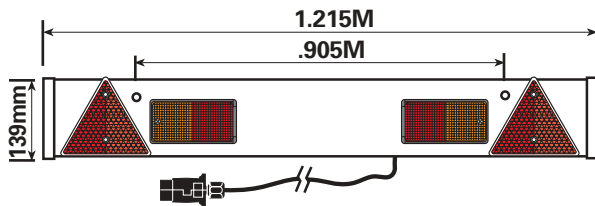

1.215M (4') White Trailer Board c/w 5m 7 core cable and mounting holes

MP43P -