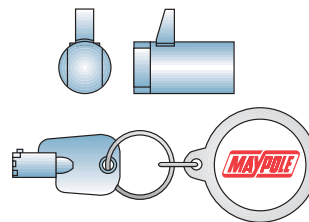

THATCHAM tested 12mm x 1.5 bolts suitable for many caravans and heavy trailers

MP7651

MP7655

MP7661

MP7662

Lock and key suitable for MP80/MP81 coupling

Display Packed Code No.

MP478

Bulk Packed Code No.

MP478B

High security integral lock, two keys, key ring and key registration documentation. Suitable for MP444, 445, and MP201CA (Display packed) MP201L

50mm tow ball lock fixes into coupling head to prevent trailer being stolen. Suitable for most types of couplings

MP279

Universal trailer hitch lock suitable for most 50mm pressed steel and cast couplings. Supplied with 2 keys. (Display packed) MP953

5mm diameter steel cable with 2 crimped loops. Yellow PVC coated for added visibility and corrosion prevention.