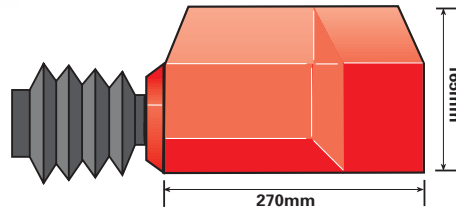

New type coupling lock suitable for most pressed steel couplings with high security brass cylinder lock and 3 keys

MP9952

Coupling Safe Trailer Coupling Lock complete with padlock and 2 keys. Fully zinc plated

Deluxe Coupling Safe As above but with high visibility PVC Cover for high profile deterrent and extra weather protection Display packed

**Coupling Safe MP89B
Deluxe Coupling Safe MP89
Spare PVC Cover MP89C
Spare Padlock with 2 Keys MP89L**