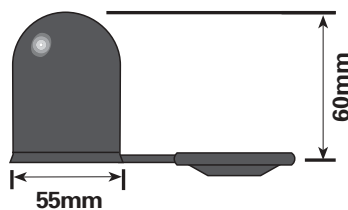

Flexible rubber tow ball cover with retaining ring to fit 50mm towball

MP38

MP38B