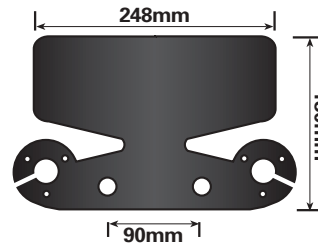

**Large bumper
protector
black finish**

MP4431

MP443