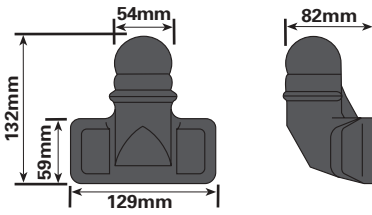

VEHICLE TOWING EQUIPMENT

Display
Packed
Code No.

Bulk
Packed
Code No.

Towball Covers

Black PVC tow ball Boot cover to fit 50mm standard tow ball

MP39

MP39B