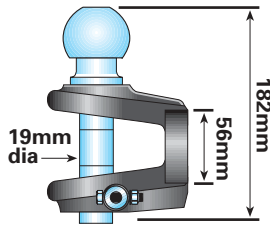

VEHICLE TOWING EQUIPMENT

Code No.

Ball and Pin Couplings.

**50mm combined ball and pin
blue finish
max gross trailer weight: 1,500Kg**

MP481

**50mm combined ball and pin
black finish
E.U. approved
D value 17Kn
S value 250Kg**

MP485

MP4851

**50mm ball and pin hitch
zinc plated
E.U. approved
D value 20Kn
S value 350Kg
Spare 25mm pin, cable, tag &
clip assembly for MP82**

MP82

MP494

**50mm ball and pin hitch
zinc plated
max load ball: 3,500Kg
pin: 5,500Kg**