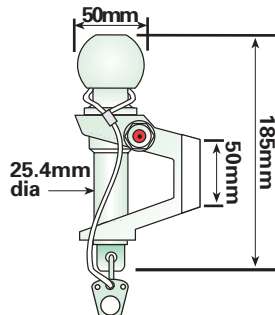

MP486

Spare ball and pin

MP4865

**50mm combined ball and pin
black finish
max load: 3,000Kg**

MP484

**50mm combined ball and pin
zinc plated
E.U. approved
D value 17Kn
S value 200Kg
Spare ball and pin
with cable and clip**

MP485

MP4851

**50mm ball and pin hitch
zinc plated
E.U. approved
D value 20Kn
S value 350Kg
Spare 25mm pin, cable, tag &
clip assembly for MP82**

MP82

MP494

**50mm ball and pin hitch
zinc plated
max load ball: 3,500Kg
pin: 5,500Kg**