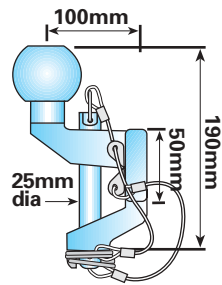

MP485

MP4851

**50mm ball and pin hitch
zinc plated
E.U. approved
D value 20Kn
S value 350Kg
Spare 25mm pin, cable, tag &
clip assembly for MP82**

MP82

MP494

**50mm ball and pin hitch
zinc plated
max load ball: 3,500Kg
pin: 5,500Kg**