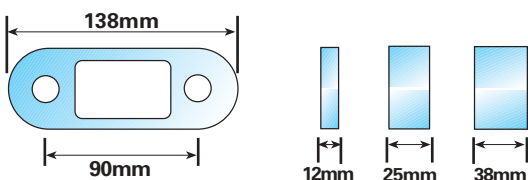

Towball Drop Plates.

52mm (2") drop plate zinc plated

MP230

77mm (3") drop plate zinc plated

MP231

102mm (4") drop plate zinc plated

MP232

102mm (4") drop plate 6 hole zinc plated

MP233

Fully adjustable height coupling mounting for tow ball or standard ball and pin coupling fully zinc plated Max capacity 3500kgs

MP483

Spare pin

MP4831

Towball Spacer Blocks.

12mm (1/2") tow ball spacer