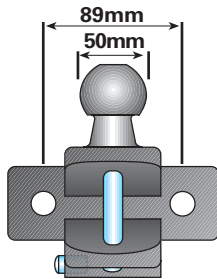

**50mm combined ball and pin
black finish
max load: 3,000Kg**

MP484