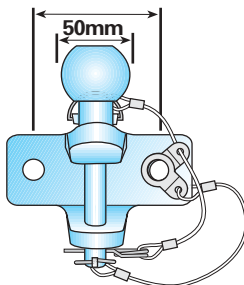

MP485

MP4851

**50mm ball and pin hitch
zinc plated
E.U. approved
D value 20Kn
S value 350Kg
Spare 25mm pin, cable, tag &
clip assembly for MP82**

MP82

MP494

**50mm ball and pin hitch
zinc plated
max load ball: 3,500Kg
pin: 5,500Kg**