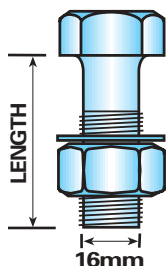

-

Single towstep

-

MP345

**Display packed
in pairs**

**Bulk packed
single**

**High tensile nuts bolts and
shakeproof washers**
Thread Size x Length

M16 x 45mm