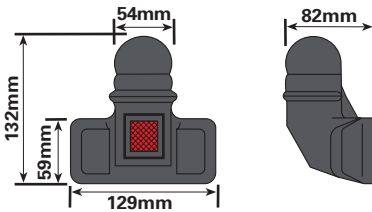

Bulk
Packed
Code No.

Towball Covers

Black PVC tow ball Boot cover to fit 50mm standard tow ball

MP39

MP39B

Black PVC tow ball Boot with reflector to fit 50mm standard tow ball

MP139

MP139B