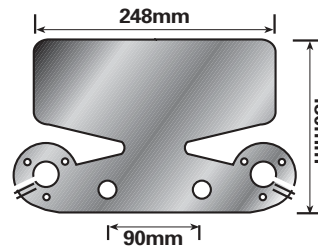

**Large bumper
protector
stainless steel finish**

MP4435

MP4435B