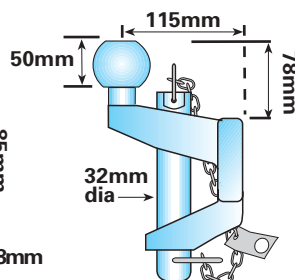

MP485

MP4851

**50mm ball and pin hitch
zinc plated
E.U. approved
D value 20Kn
S value 350Kg
Spare 25mm pin, cable, tag &
clip assembly for MP82**

MP82

MP494

**50mm ball and pin hitch
zinc plated
max load ball: 3,500Kg
pin: 5,500Kg**