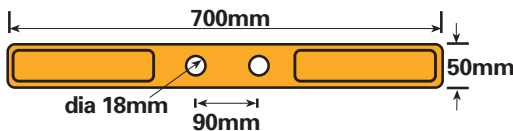

Double towstep

MP346

-

Single towstep

-

MP345