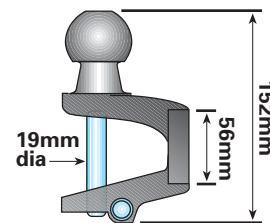

**50mm combined ball and pin
black finish
max load: 3,000Kg**

MP484