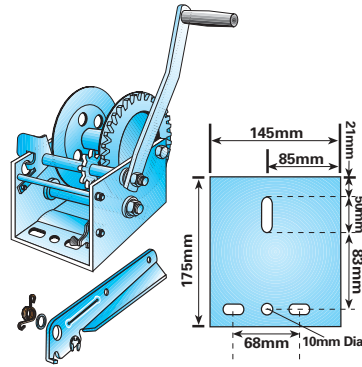

1200kg Winch
Two way ratchet
Mechanical
advantage 169:1, Two
speed gear ratio 5.1:1
& 12.2:1 (Drum storage
7M x 11mm rope or
75mm strap)
MP142
Brake kit for heavy duty
winches MP141/142/143
MP144