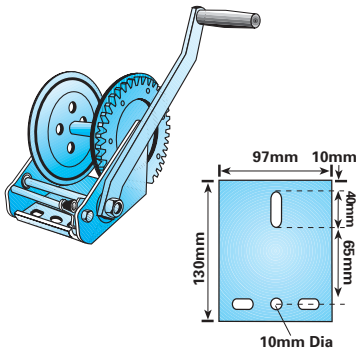

TRAILER AND GENERAL PURPOSE WINCH

Code No.

Bright Zinc Plated.

Code No.
800kg Winch
Two way ratchet
Mechanical
advantage 62:1
Gear ratio 5.1:1
(Drum storage
6M x 11mm rope or
55mm strap)
MP140