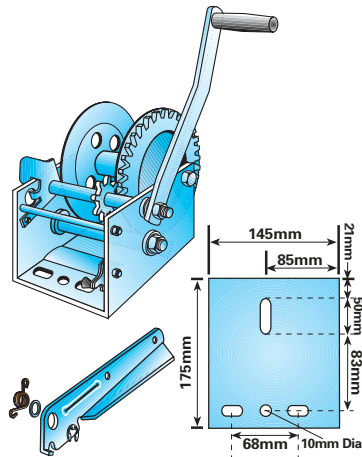

1450kg Winch
Two way ratchet
Mechanical
advantage 124:1, Two
speed gear ratio 5.1:1
& 12.2:1 (Drum storage
50M x 5mm
steel cable only)
MP143
Brake kit for
heavy duty winches
MP141/142/143
MP144

CE Approved Trailer Winches

- With safety ratchets
- Fully zinc plated
- Precision made solid gear design