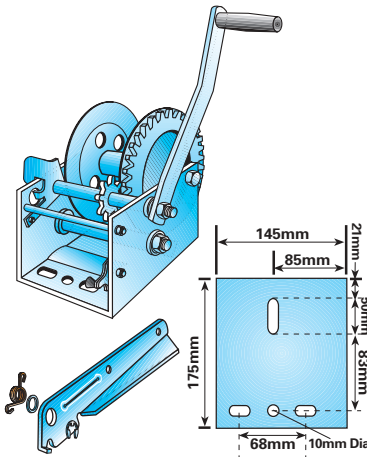

900kg Winch
Two way ratchet
Mechanical
advantage 136:1, Two
speed gear ratio 4.1:1
& 9.8:1 (Drum storage
7M x 11mm rope or
70mm strap)
MP141
Brake kit for
heavy duty winches
MP141/142/143
MP144