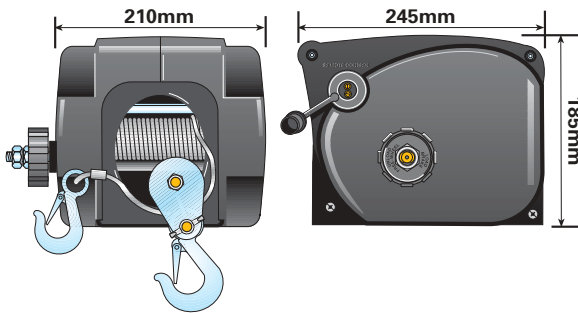

TRAILER AND GENERAL PURPOSE WINCH

Code No.

Electric Winches.

Electric Winch "CE" Approved

- A highly portable powerful winch ideal for pulling or manoeuvring trailers, caravans, boats, automobiles or any pulling job around the home or farm
- Capable of handling rolling loads of up to 2,500kg or with a double line pull 5000kg
- With 9m of 4.6mm steel cable or 13m for extra long use complete with forged hooks and double line pulley

- Remote control comes with 3m of cable
- Free wheel cable release and emergency manual crank
- Easy to use slot on mounting plate which also serves as a tow ball adaptor plate
- Power consumption 12V version 20-30amps, 24V 10-15amps
- Complete and ready to use with connection wire, relay and full instructions

**12v Winch with
9 metres cable
MP799**

**12v Winch with
13 metres cable
MP799/1**