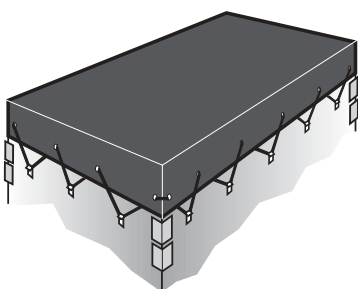

Trailer Covers.

Leather cloth trailer cover with elastic cord

See page 57 for further
trailer covers

4ft x 3ft

5ft x 3ft

6ft x 4ft

MP927

MP928

MP929